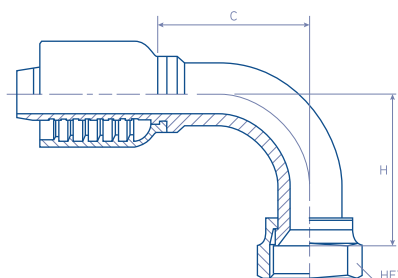

Female JIS 30° Swivel 90° Elbow - FX-KOMA90

BW23.5991.

JIS B 8363

REFERENCE	#	hose		thread	dimensions		
		dash	inch		C - Cut Off	H	HEX
BW2304-14FX-KOMA90	BW23.5991.0414	04	1/4"	M14X1.5	25,0	28	19
BW2306-18FX-KOMA90	BW23.5991.0618	06	3/8"	M18X1.5	31,0	37	24
BW2308-22FX-KOMA90	BW23.5991.0822	08	1/2"	M22X1.5	41,0	48	27
BW2310-24FX-KOMA90	BW23.5991.1024	10	5/8"	M24X1.5	42,0	50	32
BW2312-30FX-KOMA90	BW23.5991.1230	12	3/4"	M30X1.5	48,5	57	36

MATERIAL: Carbon Steel

FINISH: Chromium-(VI) Free plating /
ROHS compliant

Suitable to be used on medium and high pressure braided and spiral hoses:

FORZA UNO R1AT/1SN; FORZA UNO "SHARK SKIN" R1AT/1SN; FORZA UNO TROPIC R1AT/1SN;
FORZA DUE R2AT/2SN; FORZA DUE "SHARK SKIN" R2AT/2SN; FORZA DUE TROPIC R2AT/2SN;
BALPAC PREMIUM R16/2SC; BALPAC PREMIUM "SHARK SKIN" R16/2SC; BALPAC PREMIUM
TROPIC R16/2SC; IMPACTUS 5K; IMPACTUS 6K; BALPAC 3000 R17/1SC; BALPAC 3000 "SHARK
SKIN" R17/1SC; 2-MAX JACK; BALWASH 1W; BALWASH 2W; BALMASTER BESTFLEX R12;
BALMASTER BESTFLEX 4SP; POWERSPIR BESTFLEX 4SH; POWERSPIR BESTFLEX R13 (3/4" &
1"); POWERSPIR BESTFLEX R15 (3/4" & 1")