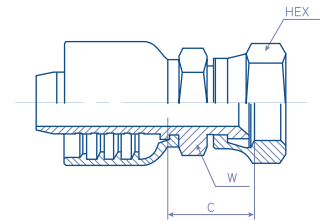

Female JIC 37° Swivel - FJ

BW23.4H12.

ISO 12151-5 / ISO 8434-2 / SAE J516 / SAE J514

REFERENCE	#	hose		thread	dimensions		
		dash	inch		C - Cut Off	W	HEX
BW2304-04FJ	BW23.4H12.0404	04	1/4"	7/16"-20	22,7	14	14
BW2304-05FJ	BW23.4H12.0405	04	1/4"	1/2"-20	22,7	14	16
BW2304-06FJ	BW23.4H12.0406	04	3/8"	9/16"-18	24,7	14	19
BW2306-04FJ	BW23.4H12.0604	06	3/8"	7/16"-20	20,2	17	14
BW2306-06FJ	BW23.4H12.0606	06	3/8"	9/16"-18	20,7	17	19
BW2306-08FJ	BW23.4H12.0608	06	3/8"	3/4"-16	26,0	19	22
BW2306-10FJ	BW23.4H12.0610	06	3/8"	7/8"-14	28,5	22	27
BW2308-06FJ	BW23.4H12.0806	08	1/2"	9/16"-18	25,0	22	19
BW2308-08FJ	BW23.4H12.0808	08	1/2"	3/4"-16	27,0	22	22
BW2308-10FJ	BW23.4H12.0810	08	1/2"	7/8"-14	30,0	22	27
BW2308-12FJ	BW23.4H12.0812	08	1/2"	1.1/16"-12	34,0	25	32
BW2310-08FJ	BW23.4H12.1008	10	5/8"	3/4"-16	28,5	22	22
BW2310-10FJ	BW23.4H12.1010	10	5/8"	7/8"-14	30,5	22	27
BW2310-12FJ	BW23.4H12.1012	10	5/8"	1.1/16"-12	35,5	27	32
BW2312-10FJ	BW23.4H12.1210	12	3/4"	7/8"-14	33,3	27	27
BW2312-12FJ	BW23.4H12.1212	12	3/4"	1.1/16"-12	34,8	27	32
BW2312-14FJ	BW23.4H12.1214	12	3/4"	1.3/16"-12	36,3	32	38
BW2312-16FJ	BW23.4H12.1216	12	3/4"	1.5/16"-12	36,3	32	38
BW2316-12FJ	BW23.4H12.1612	16	1"	1.1/16"-12	34,2	32	32
BW2316-16FJ	BW23.4H12.1616	16	1"	1.5/16"-12	35,7	32	38
BW2316-20FJ	BW23.4H12.1620	16	1"	1.5/8"-12	40,7	42	50
BW2320-20FJ	BW23.4H12.2020	20	1.1/4"	1.5/8"-12	41,0	42	50
BW2320-24FJ	BW23.4H12.2024	20	1.1/4"	1.7/8"-12	44,0	50	57
BW2324-24FJ	BW23.4H12.2424	24	1.1/2"	1.7/8"-12	46,4	50	57
BW2324-32FJ	BW23.4H12.2432	24	1.1/2"	2.1/2"-12	50,4	64	75
BW2332-32FJ	BW23.4H12.3232	32	2"	2.1/2"-12	51,6	64	75