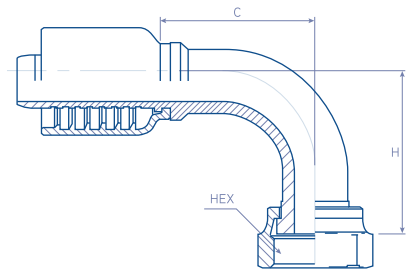

Female ORFS Swivel 90° Elbow - OFT90

BW23.4494.

ISO 12151-1 / ISO 8434-3 / SAE J1453

REFERENCE	#	hose		thread	dimensions		
		dash	inch		C - Cut Off	H	HEX
BW2304-04OF90	BW23.4494.0404	04	1/4"	9/16"-18	33,0	21,0	17
BW2304-06OF90	BW23.4494.0406	04	1/4"	11/16"-16	33,0	23,0	22
BW2306-04OF90	BW23.4494.0604	06	1/4"	9/16"-18	34,5	27,0	17
BW2306-06OF90	BW23.4494.0606	06	3/8"	11/16"-16	34,5	29,0	22
BW2306-08OF90	BW23.4494.0608	06	3/8"	13/16"-16	37,0	30,0	24
BW2308-06OF90	BW23.4494.0806	08	1/2"	11/16"-16	39,5	34,0	22
BW2308-08OF90	BW23.4494.0808	08	1/2"	13/16"-16	39,5	35,0	24
BW2308-10OF90	BW23.4494.0810	08	1/2"	1"-14	39,5	36,5	30
BW2308-12OF90	BW23.4494.0812	08	1/2"	1.3/16"-12	42,0	45,0	36
BW2310-08OF90	BW23.4494.1008	10	5/8"	13/16"-16	45,0	30,0	24
BW2310-10OF90	BW23.4494.1010	10	5/8"	1"-14	54,0	40,0	30
BW2310-12OF90	BW23.4494.1012	10	5/8"	1.3/16"-12	54,0	48,0	36
BW2312-12OF90	BW23.4494.1212	12	3/4"	1.3/16"-12	57,0	48,0	36
BW2312-16OF90	BW23.4494.1216	12	3/4"	1.7/16"-12	57,0	56,0	41
BW2316-12OF90	BW23.4494.1612	16	1"	1.3/16"-12	65,0	58,0	36
BW2316-16OF90	BW23.4494.1616	16	1"	1.7/16"-12	70,0	60,0	41
BW2316-20OF90	BW23.4494.1620	16	1"	1.11/16"-12	74,0	77,0	50
BW2320-20OF90	BW23.4494.2020	20	1.1/4"	1.11/16"-12	88,0	77,0	50
BW2320-24OF90	BW23.4494.2024	20	1.1/4"	2"-12	96,0	85,0	60
BW2324-24OF90	BW23.4494.2424	24	1.1/2"	2"-12	105,0	85,0	60