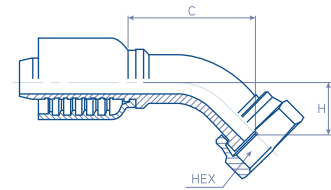

# Female ORFS Swivel 45° Elbow- OFT45

BW23.4444.

ISO 12151-1 / ISO 8434-3 / SAE J1453

REFERENCE	#	hose		thread	dimensions		
		dash	inch		C - Cut Off	H	HEX
BW2304-04OF45	BW23.4444.0404	04	1/4"	9/16"-18	35	10	17
BW2304-06OF45	BW23.4444.0406	04	1/4"	11/16"-16	35	11	22
BW2306-04OF45	BW23.4444.0604	06	3/8"	9/16"-18	40	15	17
BW2306-06OF45	BW23.4444.0606	06	3/8"	11/16"-16	40	13,5	22
BW2306-08OF45	BW23.4444.0608	06	3/8"	13/16"-16	40	15	24
BW2308-06OF45	BW23.4444.0806	08	1/2"	11/16"-16	46	18,5	24
BW2308-08OF45	BW23.4444.0808	08	1/2"	13/16"-16	43	15	24
BW2308-10OF45	BW23.4444.0810	08	1/2"	1"-14	45	16	30
BW2308-12OF45	BW23.4444.0812	08	1/2"	1.3/16"-12	54	21	36
BW2310-10OF45	BW23.4444.1010	10	5/8"	1"-14	50	18	30
BW2310-12OF45	BW23.4444.1012	10	5/8"	1.3/16"-12	55	21	36
BW2312-12OF45	BW23.4444.1212	12	3/4"	1.3/16"-12	65	21	36
BW2312-16OF45	BW23.4444.1216	12	3/4"	1.7/16"-12	74	25	41
BW2316-12OF45	BW23.4444.1612	16	1"	1.3/16"-12	75	25	36
BW2316-16OF45	BW23.4444.1616	16	1"	1.7/16"-12	76	25	41
BW2316-20OF45	BW23.4444.1620	16	1"	1.11/16"-12	81	33	50
BW2320-20OF45	BW23.4444.2020	20	1.1/4"	1.11/16"-12	94	32	50
BW2320-24OF45	BW23.4444.2024	20	1.1/4"	2"-12	102	38	60
BW2324-24OF45	BW23.4444.2424	24	1.1/2"	2"-12	123	44	60

**MATERIAL:** Carbon Steel

**FINISH:** Chromium-(VI) Free plating /  
ROHS compliant

## Suitable to be used on medium and high pressure braided and spiral hoses:

FORZA UNO R1AT/1SN; FORZA UNO "SHARK SKIN" R1AT/1SN; FORZA UNO TROPIC R1AT/1SN;  
FORZA DUE R2AT/2SN; FORZA DUE "SHARK SKIN" R2AT/2SN; FORZA DUE TROPIC R2AT/2SN;  
BALPAC PREMIUM R16/2SC; BALPAC PREMIUM "SHARK SKIN" R16/2SC; BALPAC PREMIUM  
TROPIC R16/2SC; IMPACTUS 5K; IMPACTUS 6K; BALPAC 3000 R17/1SC; BALPAC 3000 "SHARK  
SKIN" R17/1SC; 2-MAX JACK; BALWASH 1W; BALWASH 2W; BALMASTER BESTFLEX R12;  
BALMASTER BESTFLEX 4SP; POWERSPIR BESTFLEX 4SH; POWERSPIR BESTFLEX R13 (3/4" &  
1"); POWERSPIR BESTFLEX R15 (3/4" & 1")