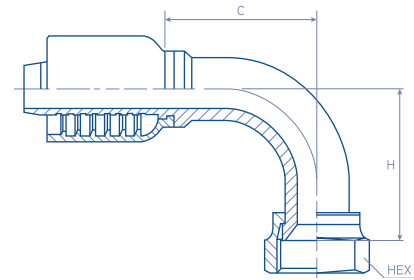

# Female JIC 37° Swivel 90° Elbow - FJ90

BW23.4092.

ISO 12151-5 / ISO 8434-2 / SAE J516 / SAE J514

REFERENCE	#	hose		thread	dimensions		
		dash	inch		C - Cut Off	H	HEX
BW2304-04FJ90	BW23.4092.0404	04	1/4"	7/16"-20	26,0	24,5	14
BW2304-05FJ90	BW23.4092.0405	04	1/4"	1/2"-20	29,0	25,0	16
BW2304-06FJ90	BW23.4092.0406	04	3/8"	9/16"-18	29,0	25,0	19
BW2306-06FJ90	BW23.4092.0606	06	3/8"	9/16"-18	34,0	31,5	19
BW2306-08FJ90	BW23.4092.0608	06	3/8"	3/4"-16	35,0	30,0	22
BW2306-10FJ90	BW23.4092.0610	06	3/8"	7/8"-14	37,1	38,0	27
BW2308-08FJ90	BW23.4092.0808	08	1/2"	3/4"-16	42,5	40,0	22
BW2308-10FJ90	BW23.4092.0810	08	1/2"	7/8"-14	37,0	40,5	27
BW2308-12FJ90	BW23.4092.0812	08	1/2"	1.1/16"-12	47,0	50,0	32
BW2310-10FJ90	BW23.4092.1010	10	5/8"	7/8"-14	50,0	47,5	27
BW2310-12FJ90	BW23.4092.1012	10	5/8"	1.1/16"-12	54,0	55,0	32
BW2312-12FJ90	BW23.4092.1212	12	3/4"	1.1/16"-12	55,5	55,0	32
BW2312-16FJ90	BW23.4092.1216	12	3/4"	1.5/16"-12	55,5	65,0	38
BW2316-16FJ90	BW23.4092.1616	16	1"	1.5/16"-12	72,0	71,0	38
BW2316-20FJ90	BW23.4092.1620	16	1"	1.5/8"-12	80,0	74,0	50
BW2320-20FJ90	BW23.4092.2020	20	1.1/4"	1.5/8"-12	86,5	78,0	50
BW2320-24FJ90	BW23.4092.2024	20	1.1/4"	1.7/8"-12	86,5	90,0	57
BW2324-24FJ90	BW23.4092.2424	24	1.1/2"	1.7/8"-12	114,0	100,0	57
BW2332-32FJ90	BW23.4092.3232	32	2"	2.1/2"-12	130,5	140,0	75

**MATERIAL:** Carbon Steel

**FINISH:** Chromium-(VI) Free plating /  
ROHS compliant

## Suitable to be used on medium and high pressure braided and spiral hoses:

FORZA UNO R1AT/1SN; FORZA UNO "SHARK SKIN" R1AT/1SN; FORZA UNO TROPIC R1AT/1SN;  
FORZA DUE R2AT/2SN; FORZA DUE "SHARK SKIN" R2AT/2SN; FORZA DUE TROPIC R2AT/2SN;  
BALPAC PREMIUM R16/2SC; BALPAC PREMIUM "SHARK SKIN" R16/2SC; BALPAC PREMIUM  
TROPIC R16/2SC; IMPACTUS 5K; IMPACTUS 6K; BALPAC 3000 R17/1SC; BALPAC 3000 "SHARK  
SKIN" R17/1SC; 2-MAX JACK; BALWASH 1W; BALWASH 2W; BALMASTER BESTFLEX R12;  
BALMASTER BESTFLEX 4SP; POWERSPIR BESTFLEX 4SH; POWERSPIR BESTFLEX R13 (3/4" &  
1"); POWERSPIR BESTFLEX R15 (3/4" & 1")