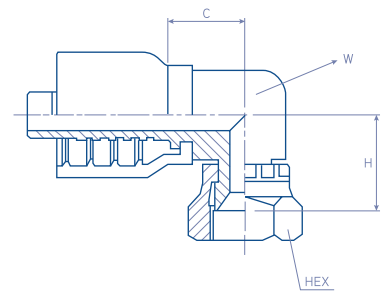

# Female JIC 37° Swivel 90° Short Elbow - FJ90S

BW23.4082.

ISO 12151-5 / ISO 8434-2 / SAE J516 / SAE J514

REFERENCE	#	hose		thread	dimensions			
		dash	inch		C - Cut Off	H	W	HEX
BW2304-04FJ90S	BW23.4082.0404	04	1/4"	7/16"-20	18,5	19,6	11	14
BW2304-05FJ90S	BW23.4082.0405	04	1/4"	1/2"-20	18,5	21,5	14	16
BW2304-06FJ90S	BW23.4082.0406	04	3/8"	9/16"-18	18,5	21,8	14	19
BW2306-06FJ90S	BW23.4082.0606	06	3/8"	9/16"-18	21,5	25,5	16	19
BW2306-08FJ90S	BW23.4082.0608	06	3/8"	3/4"-16	21,5	26,5	19	22
BW2308-08FJ90S	BW23.4082.0808	08	1/2"	3/4"-16	25,5	29,5	19	22
BW2308-10FJ90S	BW23.4082.0810	08	1/2"	7/8"-14	25,5	28,0	22	27
BW2310-10FJ90S	BW23.4082.1010	10	5/8"	7/8"-14	25,5	28,0	22	27
BW2312-12FJ90S	BW23.4082.1212	12	3/4"	1.1/16"-12	30,8	28,5	30,7	28,5
BW2312-16FJ90S	BW23.4082.1216	12	3/4"	1.5/16"-12	30,0	33,5	33	38
BW2316-16FJ90S	BW23.4082.1616	16	1"	1.5/16"-12	33,5	30,5	33,5	30,5

**MATERIAL:** Carbon Steel

**FINISH:** Chromium-(VI) Free plating /  
ROHS compliant

## Suitable to be used on medium and high pressure braided and spiral hoses:

FORZA UNO R1AT/1SN; FORZA UNO "SHARK SKIN" R1AT/1SN; FORZA UNO TROPIC R1AT/1SN;  
FORZA DUE R2AT/2SN; FORZA DUE "SHARK SKIN" R2AT/2SN; FORZA DUE TROPIC R2AT/2SN;  
BALPAC PREMIUM R16/2SC; BALPAC PREMIUM "SHARK SKIN" R16/2SC; BALPAC PREMIUM  
TROPIC R16/2SC; IMPACTUS 5K; IMPACTUS 6K; BALPAC 3000 R17/1SC; BALPAC 3000 "SHARK  
SKIN" R17/1SC; 2-MAX JACK; BALWASH 1W; BALWASH 2W; BALMASTER BESTFLEX R12;  
BALMASTER BESTFLEX 4SP; POWERSPIR BESTFLEX 4SH; POWERSPIR BESTFLEX R13 (3/4" &  
1"); POWERSPIR BESTFLEX R15 (3/4" & 1")