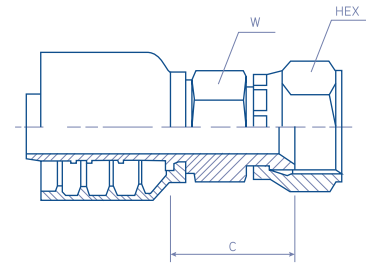

JIS 30° Female Swivel - JIS

BW23.3712.

JIS B 8363

REFERENCE	#	hose		thread	dimensions		
		dash	inch		C - Cut Off	W	HEX
BW2304-04JIS	BW23.3712.0404	04	1/4"	1/4" - 19	23,0	19	19
BW2306-06JIS	BW23.3712.0606	06	3/8"	3/8" - 19	23,0	22	22
BW2308-08JIS	BW23.3712.0808	08	1/2"	1/2" - 14	27,7	27	27
BW2312-12JIS	BW23.3712.1212	12	3/4"	3/4" - 14	31,4	32	32
BW2316-16JIS	BW23.3712.1616	16	1"	1" - 11	32,0	41	41
BW2320-20JIS	BW23.3712.2020	20	1.1/4"	1.1/4" - 11	35,5	50	50

MATERIAL: Carbon Steel

FINISH: Chromium-(VI) Free plating /
ROHS compliant

Suitable to be used on medium and high pressure braided and spiral hoses:

FORZA UNO R1AT/1SN; FORZA UNO "SHARK SKIN" R1AT/1SN; FORZA UNO TROPIC R1AT/1SN; FORZA DUE R2AT/2SN; FORZA DUE "SHARK SKIN" R2AT/2SN; FORZA DUE TROPIC R2AT/2SN; BALPAC PREMIUM R16/2SC; BALPAC PREMIUM "SHARK SKIN" R16/2SC; BALPAC PREMIUM TROPIC R16/2SC; IMPACTUS 5K; IMPACTUS 6K; BALPAC 3000 R17/1SC; BALPAC 3000 "SHARK SKIN" R17/1SC; 2-MAX JACK; BALWASH 1W; BALWASH 2W; BALMASTER BESTFLEX R12; BALMASTER BESTFLEX 4SP; POWERSPIR BESTFLEX 4SH; POWERSPIR BESTFLEX R13 (3/4" & 1"); POWERSPIR BESTFLEX R15 (3/4" & 1")