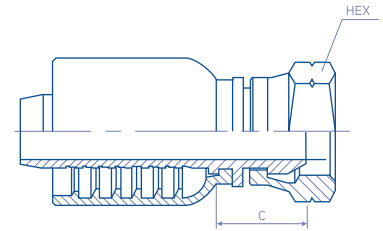

# BSP 60° Swivel Female - BSPXF

BW23.3012.

ISO 12151-6 / ISO 8434-6

REFERENCE	#	hose		thread	dimensions	
		dash	inch		C - Cut Off	HEX
BW2304-02BSPXF	BW23.3012.0402	04	1/4"	1/8"-28	17,7	14
BW2304-04BSPXF	BW23.3012.0404	04	1/4"	1/4"-19	19,9	19
BW2304-06BSPXF	BW23.3012.0406	04	1/4"	3/8"-19	20,7	22
BW2304-08BSPXF	BW23.3012.0408	04	1/4"	1/2"-14	22,7	27
BW2306-06BSPXF	BW23.3012.0606	06	3/8"	3/8"-19	19,5	22
BW2306-08BSPXF	BW23.3012.0608	06	3/8"	1/2"-14	20,7	27
BW2308-08BSPXF	BW23.3012.0808	08	1/2"	1/2"-14	22,7	27
BW2308-10BSPXF	BW23.3012.0810	08	1/2"	5/8"-14	23,0	30
BW2310-10BSPXF	BW23.3012.1010	10	5/8"	5/8"-14	25,0	30
BW2310-12BSPXF	BW23.3012.1012	10	5/8"	3/4"-14	25,5	32
BW2312-12BSPXF	BW23.3012.1212	12	3/4"	3/4"-14	24,9	32
BW2312-16BSPXF	BW23.3012.1216	12	3/4"	1"-11	26,8	38
BW2316-16BSPXF	BW23.3012.1616	16	1"	1"-11	26,8	38
BW2316-20BSPXF	BW23.3012.1620	16	1"	1 1/4"-11	29,2	50
BW2320-20BSPXF	BW23.3012.2020	20	1 1/4"	1 1/4"-11	29,5	50
BW2320-24BSPXF	BW23.3012.2024	20	1 1/4"	1 1/2"-11	31,0	55
BW2324-24BSPXF	BW23.3012.2424	24	1 1/2"	1 1/2"-11	33,4	55
BW2324-32BSPXF	BW23.3012.2432	24	1 1/2"	2"-11	35,4	70
BW2332-32BSPXF	BW23.3012.3232	32	2"	2"-11	36,6	70

## Suitable to be used on medium and high pressure braided and spiral hoses:

FORZA UNO R1AT/1SN; FORZA UNO "SHARK SKIN" R1AT/1SN; FORZA UNO TROPIC R1AT/1SN; FORZA DUE R2AT/2SN; FORZA DUE "SHARK SKIN" R2AT/2SN; FORZA DUE TROPIC R2AT/2SN; BALPAC PREMIUM R16/2SC; BALPAC PREMIUM "SHARK SKIN" R16/2SC; BALPAC PREMIUM TROPIC R16/2SC; IMPACTUS 5K; IMPACTUS 6K; BALPAC 3000 R17/1SC; BALPAC 3000 "SHARK SKIN" R17/1SC; 2-MAX JACK; BALWASH 1W; BALWASH 2W; BALMASTER BESTFLEX R12; BALMASTER BESTFLEX 4SP; POWERSPIR BESTFLEX 4SH; POWERSPIR BESTFLEX R13 (3/4" & 1"); POWERSPIR BESTFLEX R15 (3/4" & 1")