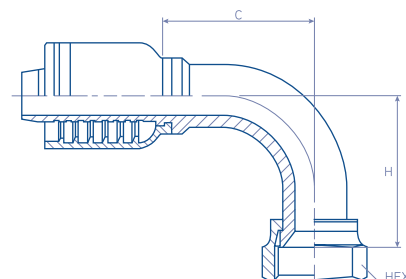

Female JIS 30° Swivel 90° Elbow - FX-KOMA90

BF21.5991.

JIS B 8363

REFERENCE	#	hose		thread	dimensions		
		dash	inch		C - Cut Off	H	HEX
BF2104-14FX-KOMA90	BF21.5991.0414	04	1/4"	M14X1.5	25,0	28	19
BF2106-18FX-KOMA90	BF21.5991.0618	06	3/8"	M18X1.5	31,0	37	24
BF2108-22FX-KOMA90	BF21.5991.0822	08	1/2"	M22X1.5	41,0	48	27
BF2110-24FX-KOMA90	BF21.5991.1024	10	5/8"	M24X1.5	42,0	50	32
BF2112-30FX-KOMA90	BF21.5991.1230	12	3/4"	M30X2.0	48,5	57	36

MATERIAL: Carbon Steel

FINISH: Chromium-(VI) Free plating /
ROHS compliant

Suitable to be used on medium and high pressure braided hoses:

FORZA UNO R1AT/1SN; FORZA UNO "SHARK SKIN" R1AT/1SN; FORZA UNO TROPIC R1AT/1SN; FORZA DUE R2AT/2SN; FORZA DUE "SHARK SKIN" R2AT/2SN; FORZA DUE TROPIC R2AT/2SN; BALPAC PREMIUM R16/2SC; BALPAC PREMIUM "SHARK SKIN" R16/2SC; BALPAC PREMIUM TROPIC R16/2SC; IMPACTUS 5K; IMPACTUS 6K; BALPAC 3000 R17/1SC; BALPAC 3000 "SHARK SKIN" R17/1SC; 2-MAX JACK; BALWASH 1W; BALWASH 2W