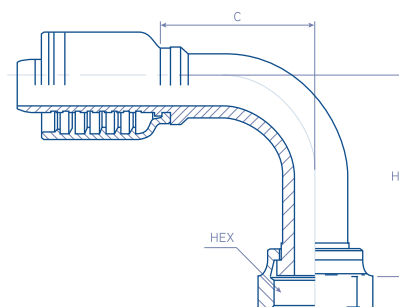

Female ORFS Swivel 90° Long Elbow - OFT90

BF21.4494-L.

ISO 12151-1 / ISO 8434-3 / SAE J1453

| REFERENCE | # | hose | | thread | dimensions | | |
|----------------|-----------------|------|------|------------|-------------|-------|-----|
| | | dash | inch | | C - Cut Off | H | HEX |
| BF2104-04OF90L | BF21.4494.0404L | 04 | 1/4" | 9/16"-18 | 21,0 | 46,0 | 17 |
| BF2106-06OF90L | BF21.4494.0606L | 06 | 3/8" | 11/16"-18 | 35,5 | 54,0 | 22 |
| BF2106-08OF90L | BF21.4494.0608L | 06 | 3/8" | 13/16"-16 | 37,0 | 64,0 | 24 |
| BF2108-08OF90L | BF21.4494.0808L | 08 | 1/2" | 13/16"-16 | 40,0 | 64,0 | 24 |
| BF2110-10OF90L | BF21.4494.1010L | 10 | 5/8" | 1"-14 | 53,5 | 70,0 | 30 |
| BF2112-12OF90L | BF21.4494.1212L | 12 | 3/4" | 1.3/16"-12 | 57,0 | 96,0 | 36 |
| BF2116-16OF90L | BF21.4494.1616L | 16 | 1" | 1.7/16"-12 | 70,3 | 114,0 | 41 |

MATERIAL: Carbon Steel

FINISH: Chromium-(VI) Free plating /
ROHS compliant

Suitable to be used on medium and high pressure braided hoses:

FORZA UNO R1AT/1SN; FORZA UNO "SHARK SKIN" R1AT/1SN; FORZA UNO TROPIC R1AT/1SN; FORZA DUE R2AT/2SN; FORZA DUE "SHARK SKIN" R2AT/2SN; FORZA DUE TROPIC R2AT/2SN; BALPAC PREMIUM R16/2SC; BALPAC PREMIUM "SHARK SKIN" R16/2SC; BALPAC PREMIUM TROPIC R16/2SC; IMPACTUS 5K; IMPACTUS 6K; BALPAC 3000 R17/1SC; BALPAC 3000 "SHARK SKIN" R17/1SC; 2-MAX JACK; BALWASH 1W; BALWASH 2W