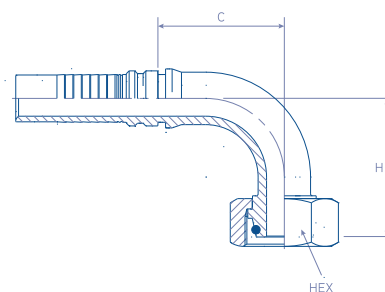

Interlock 90° Swept Female Metric Heavy Serie 24° Cone Seat Swivel (DKOS 90)

26.5193.

ISO 12151-2 / ISO 8434-1

REFERENCE	hose dash	hose Ø inch	thread	d Tube mm	C Cut Off mm	H mm	HEX mm
26.5193.1236	-12	3/4"	M36 x 2.0	25	56.0	60.0	46
26.5193.1642	-16	1"	M42 x 2.0	30	76.0	75.0	50
26.5193.2052	-20	1,1/4"	M52 x 2.0	38	92.0	96.0	60

MATERIAL: Carbon Steel

FINISH: Chromium-(VI) Free plating / ROHS compliant

VERSIONS: Stainless Steel (add an 'S' at the end of the REFERENCE)