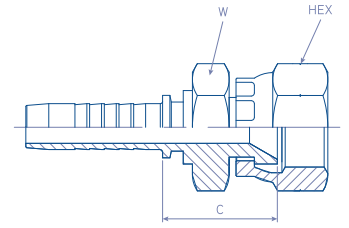

Female JIS 60° Cone Seat Swivel (KOMATSU)

23.5911.
JIS B8363

REFERENCE	hose dash	hose Ø inch	thread inch	d tube mm	C cut off mm	W mm	HEX mm
23.5911.0414	-4	1/4"	M14 x 1.5	22.2	19	27	19
23.5911.0616	-5	5/16"	M16 x 1.5	23.5	22	27	19
23.5911.0618	-6	3/8"	M18 x 1.5	24.5	24	30	19
23.5911.0822	-8	1/2"	M22 x 1.5	27.0	27	36	22
23.5911.1024	-10	5/8"	M24 x 1.5	28.5	32	46	24
23.5911.1230	-12	3/4"	M30 x 1.5	31.7	36	55	30
23.5911.1633	-16	1"	M33 x 1.5	33.5	41	36	32
23.5911.2036	-20	1.1/4"	M36 x 1.5	37.5	46	46	41
23.5911.2442	-24	1.1/2"	M42 x 1.5	42.0	55	55	50

MATERIAL: Carbon Steel

FINISH: Chromium-(VI) Free plating / ROHS compliant

VERSIONS: Stainless Steel (add an 'S' at the end of the REFERENCE)