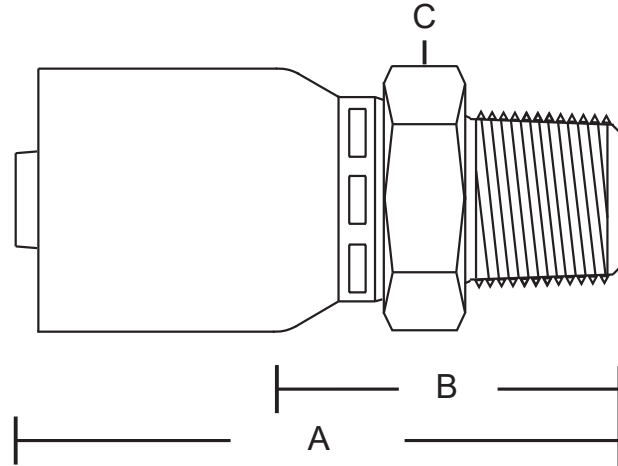

# Balfit<sup>®</sup> JJ26 MALE PIPE - Multicrimp Series One Piece - Skive - Hydraulic Hose Fitting

Skive: 4SH, 100R13, 100R15

## MP MALE PIPE

- One Piece - Carbon Steel
- Trivalent Zinc Plated - RoHS compliant
- SAE J514 / SAE J516

## Balflex Hose Compatibility:

- BestFlex - Powerspir (4SH), 100R13 & 100R15

Balflex-USA		Male Pipe - JJ26 Multicrimp Series					
PART NUMBER	Hose I.D.	Thread	A O.A.L	B Cut-Off	C Hex	D Hex	E
JJ2616-16MP	1	1 - 11 1/2	107.25	51.75	36.00	-	-
JJ2620-20MP	1 1/4	1 1/4 - 11 1/2	122.00	68.75	51.00	-	-
JJ2624-24MP	1 1/2	1 1/2 - 11 1/2	125.00	68.75	55.00	-	-
JJ2632-32MP	2	2 - 11 1/2	163.00	74.25	67.00	-	-