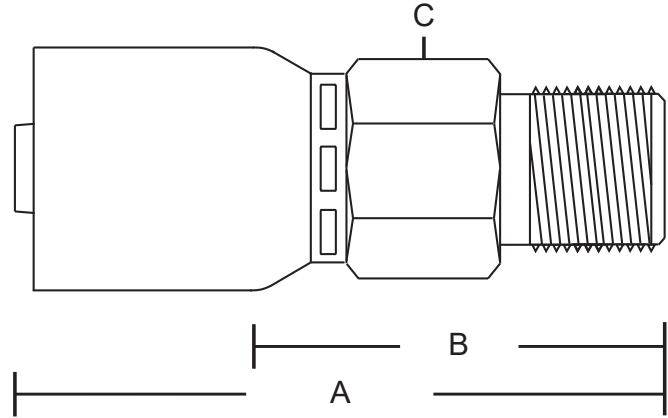

# Balfit<sup>®</sup> JJ26 MALE PIPE - LONG Multicrimp Series One Piece - Skive - Hydraulic Hose Fitting

Skive: 4SH, 100R13, 100R15

**MP - MALE PIPE - LONG**

- One Piece - Carbon Steel
- Trivalent Zinc Plated - RoHS compliant

**Balflex Hose Compatibility:**

- BestFlex - Powerspir (4SH), 100R13 & 100R15

Balflex-USA		Male Pipe Long - JJ26 Multicrimp Series					
PART NUMBER	Hose I.D.	Thread	A O.A.L	B Cut-Off	C Hex	D Hex	E Drop
JJ2632-32MPL	2	2 - 11 1/2	180.25	91.50	70.00	-	-