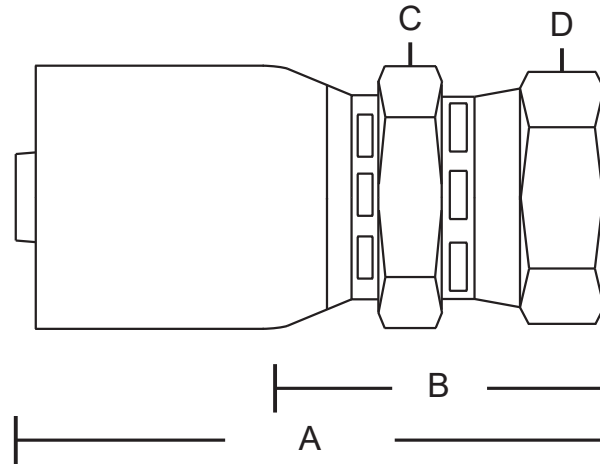

Balfit[®] JJ26 FJIC SWIVEL Multicrimp Series One Piece - Skive - Hydraulic Hose Fitting

Skive: 4SH, 100R13, 100R15

FJIC - FEMALE JIC SWIVEL

- One Piece - Carbon Steel
- Trivalent Zinc Plated - RoHS compliant
- SAE J516 / J514 - ISO 12151-5 & ISO 8434-2

Balflex Hose Compatibility:

- BestFlex - Powerspir (4SH), 100R13 & 100R15

Balflex-USA		FJIC - JJ26 Multicrimp Series					
PART NUMBER	Hose I.D.	Thread	A O.A.L	B Cut-Off	C Hex	D Hex	E Drop
JJ2616-16FJ	1	1 5/16 - 12	109.75	39.00	36.00	38.00	-
JJ2616-20FJ	1	1 5/8 - 12	-	-	-	-	-
JJ2620-20FJ	1 1/4	1 5/8 - 12	118.50	50.00	51.00	50.00	-
JJ2620-24FJ	1 1/4	1 7/8 - 12	-	-	-	-	-
JJ2624-24FJ	1 1/2	1 7/8 - 12	126.00	51.50	55.00	55.00	-
JJ2632-32FJ	2	2 1/2 - 12	164.25	140.25	66.35	74.75	-